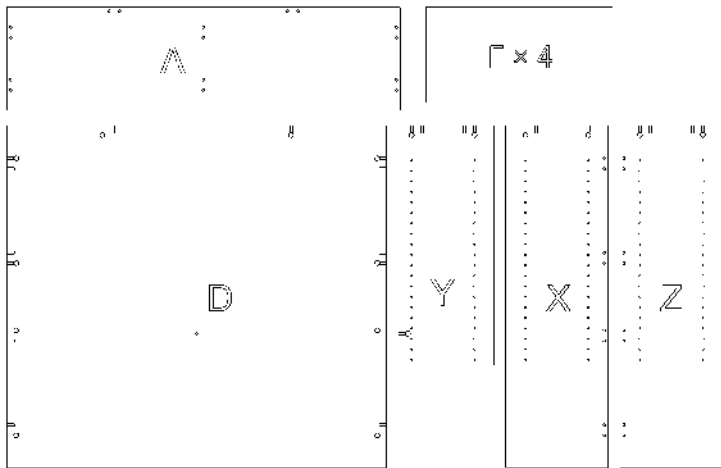

## DIA-H12

**rapidline**  
FURNITURE FOR TODAY

pin	6x35	1	17PCS
CAM		2	17PCS
Cam Cover		3	17PCS
Bolt Minifix		4	16PCS
Bracket		5	4PCS
Screw	4x16	6	16PCS