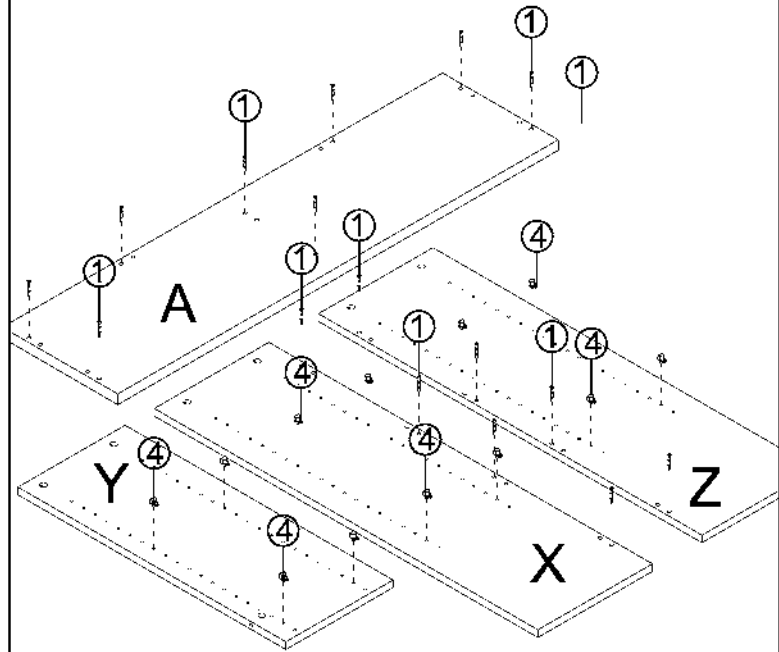

## DIA-H12

**rapidline**  
FURNITURE FOR TODAY

pin	6x35	1	17PCS
CAM		2	17PCS
Cam Cover		3	17PCS
Bolt Minifix		4	16PCS
Bracket		5	4PCS
Screw	4x16	6	16PCS