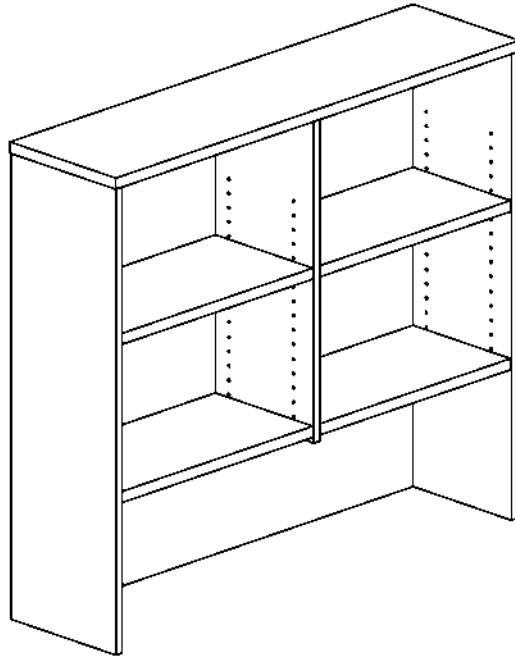

## DIA-H12

**rapidline**  
FURNITURE FOR TODAY

pin	6x35	1	17PCS
CAM		2	17PCS
Cam Cover		3	17PCS
Bolt Minifix		4	16PCS
Bracket		5	4PCS
Screw	4x16	6	16PCS