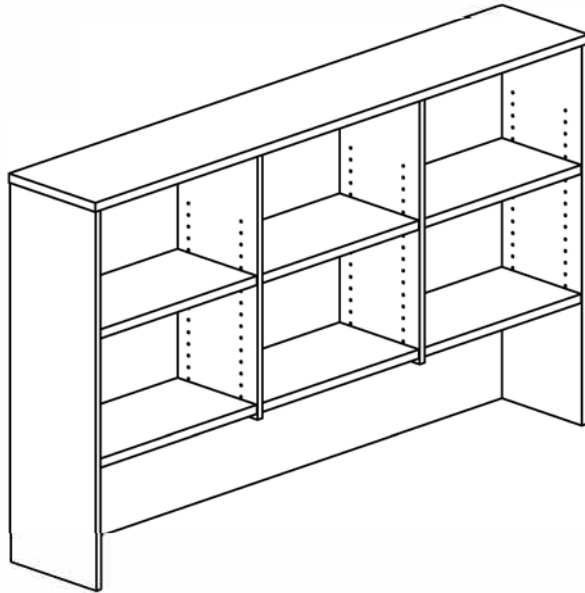

ASSEMBLY INSTRUCTIONS

DIA-H18

rapidline
FURNITURE FOR TODAY

pin 6x35	1	22PCS
CAM	2	22PCS
Cam Cover	3	22PCS
Bolt Minifix	4	24PCS
Bracket	5	4PCS
Screw 4x16	6	16PCS