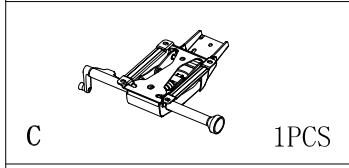

ARCO CHAIR ASSEMBLY INSTRUCTIONS