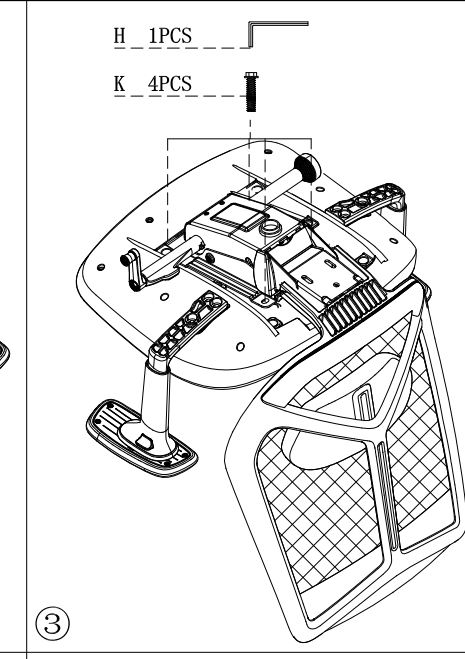

ARCO CHAIR ASSEMBLY INSTRUCTIONS