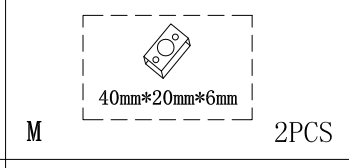

ARCO CHAIR ASSEMBLY INSTRUCTIONS