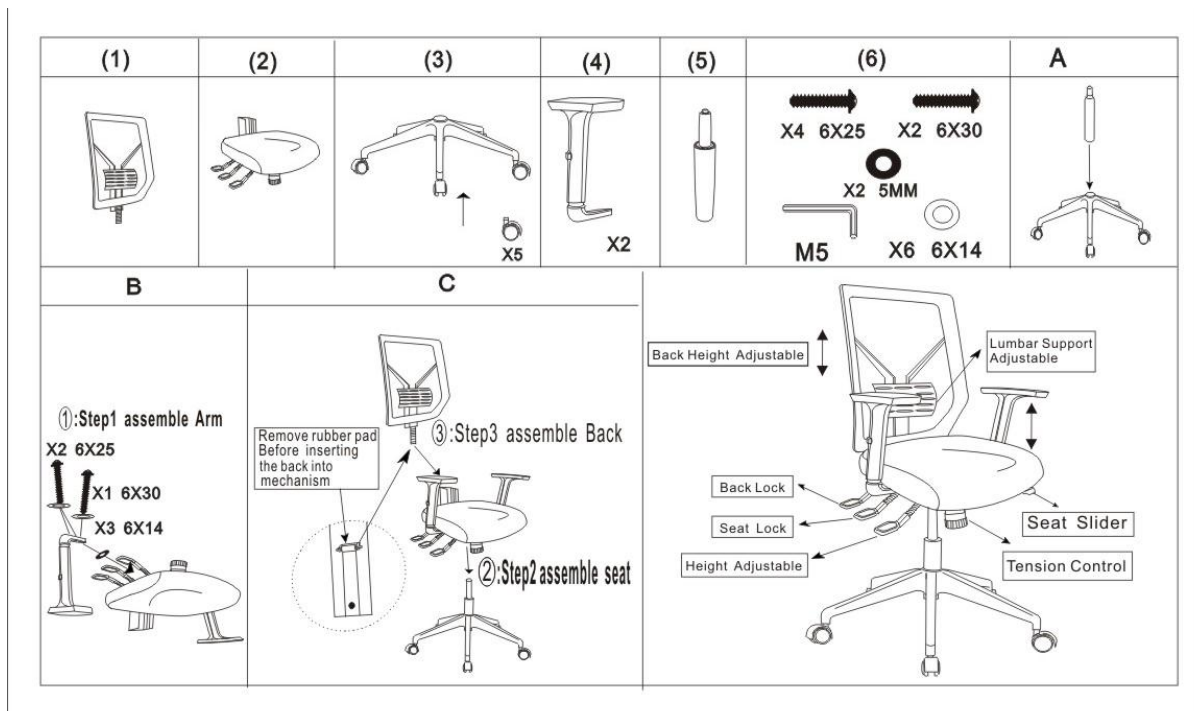

Product Code: 10XMESH-ERGO-BK  
 Product Name: Mesh Ergo Office Chair

## User Information

**Height adjustable:** Lift lever

**Seat Lock:** Lift lever

**Back Lock:** Lift lever

**Back Height adjustable:** Lift back

**Seat slider:** Push lever to control seat slide forward and backward.

**Tension control:** Turn knob to make chair suit your weight.

The arm height is adjustable by pressing the arm button.