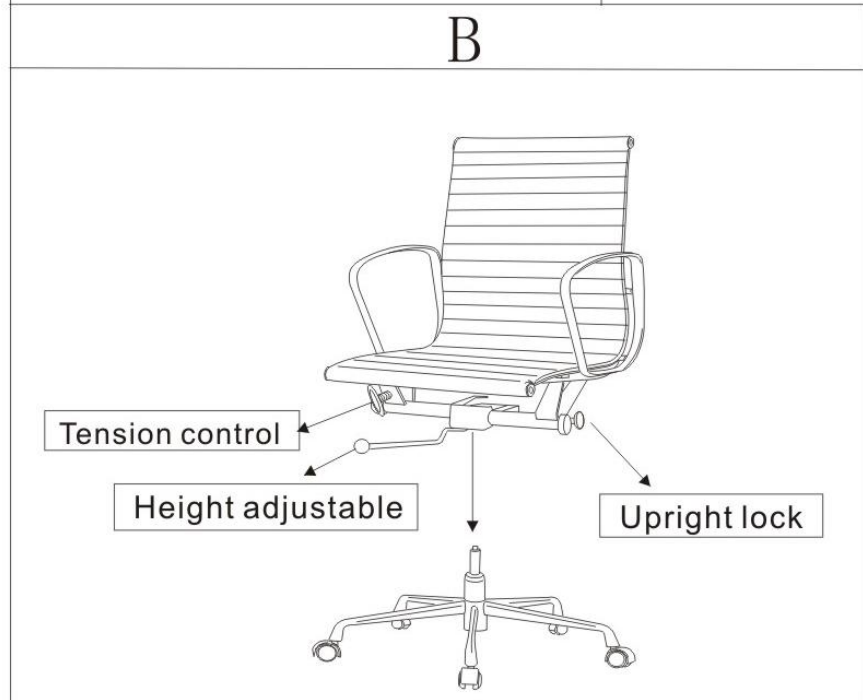

Product Code: BUND-BDR-EXEC
 Product Name: Executive Boardroom Bundle

User Information

Height adjustable: Lift lever
Upright lock: Push in lever to lock chair. Pull out lever to make chair tilt.
Tension control: Turn knob to make chair suit your weight.