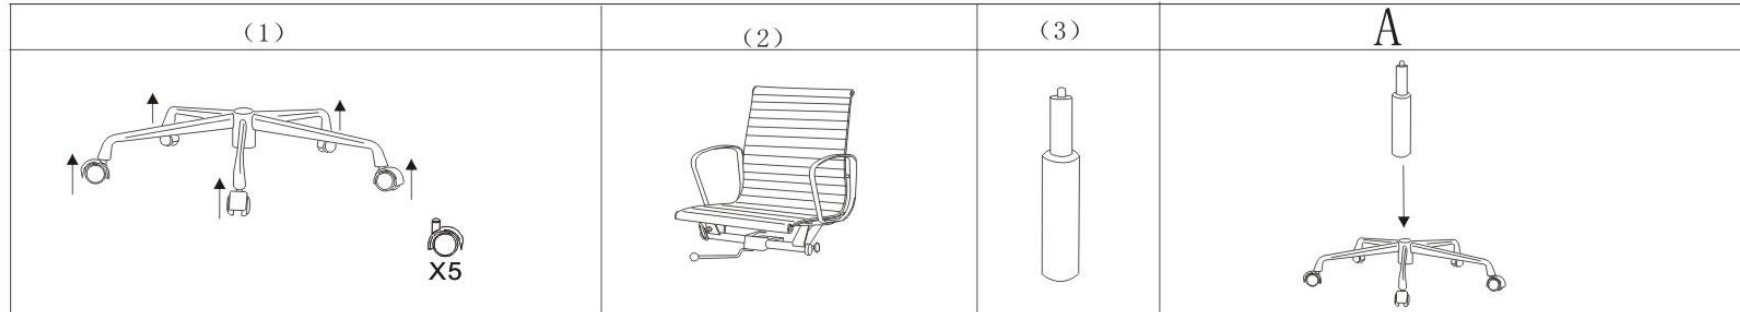

Product Code: BUND-BDR-EXEC
 Product Name: Executive Boardroom Bundle

User Information

Height adjustable: Lift lever
Upright lock: Push in lever to lock chair. Pull out lever to make chair tilt.
Tension control: Turn knob to make chair suit your weight.