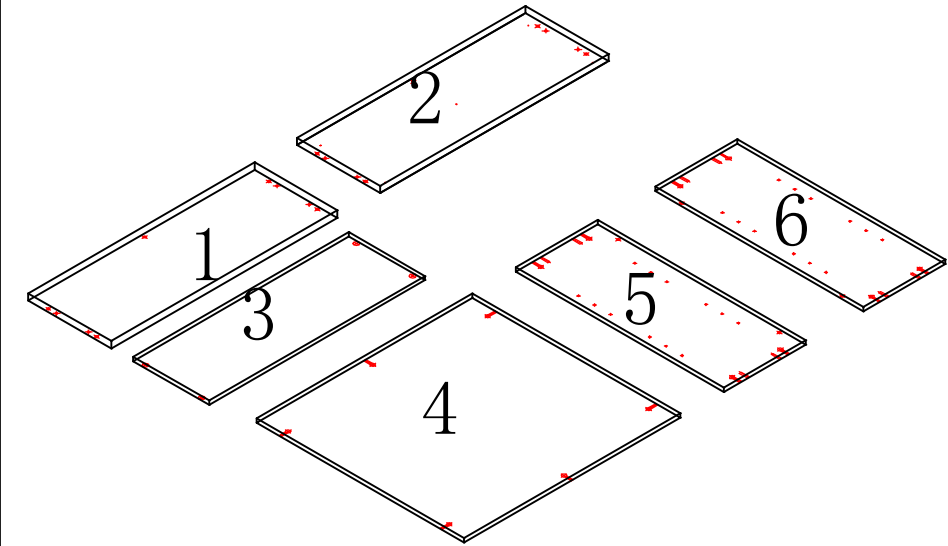

WON-BC12 900\*330\*1200

STEP 1:

STEP 2:

STEP 3:

STEP 4:

STEP 5:

A  Pin + cam  
X 15pcs

B  Dowel  
X 9pcs

C  sticker  
X 15pcs

D  cabinet feet  
X 5pcs

E  tapping screw  
X 16pcs

F  shelf support  
X 9pcs

G  Screw Driver  
Not supplied