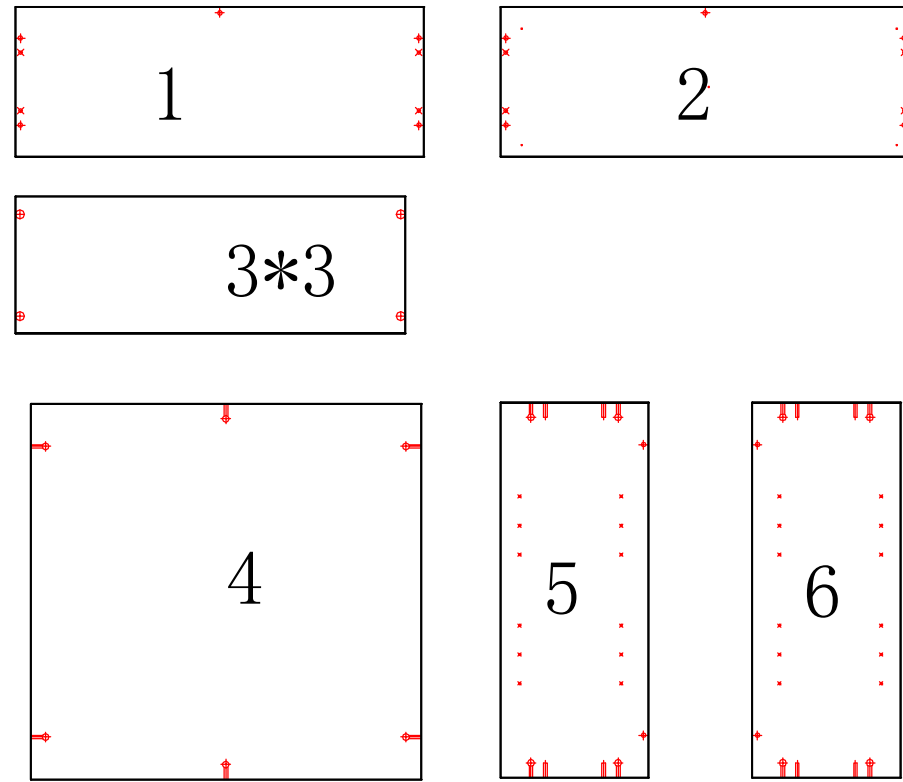

WON-BC12 900\*330\*1200

STEP 1:

STEP 2:

STEP 3:

STEP 4:

STEP 5:

A  Pin + cam  
X 15pcs

B  Dowel  
X 9pcs

C  sticker  
X 15pcs

D  cabinet feet  
X 5pcs

E  tapping screw  
X 16pcs

F  shelf support  
X 9pcs

G  Screw Driver  
Not supplied