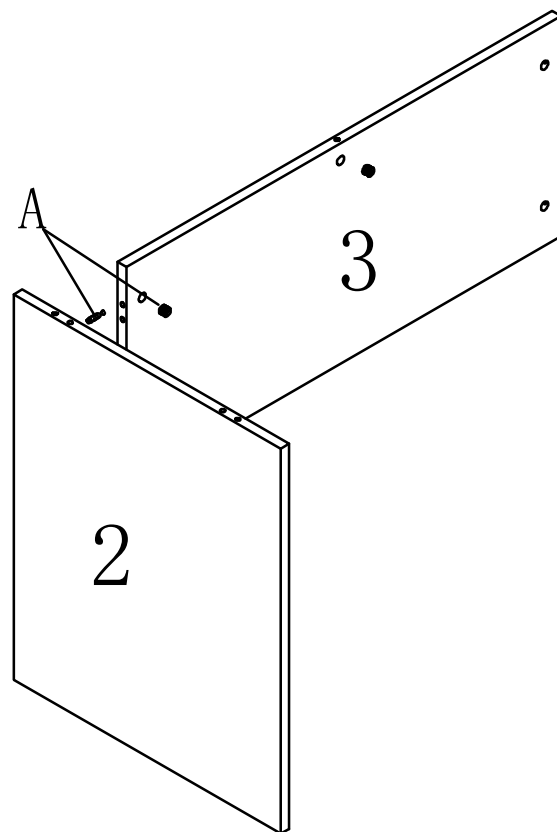

WON-CW96

A		Pin + cam X 7pcs
B		Dowel X 6pcs
C		sticker X 7pcs
D		connection strap X 2pcs
E		tapping screw X 17pcs
H		Screw Driver Not Supplied

STEP 1:

STEP 2:

STEP 3:

STEP 4: