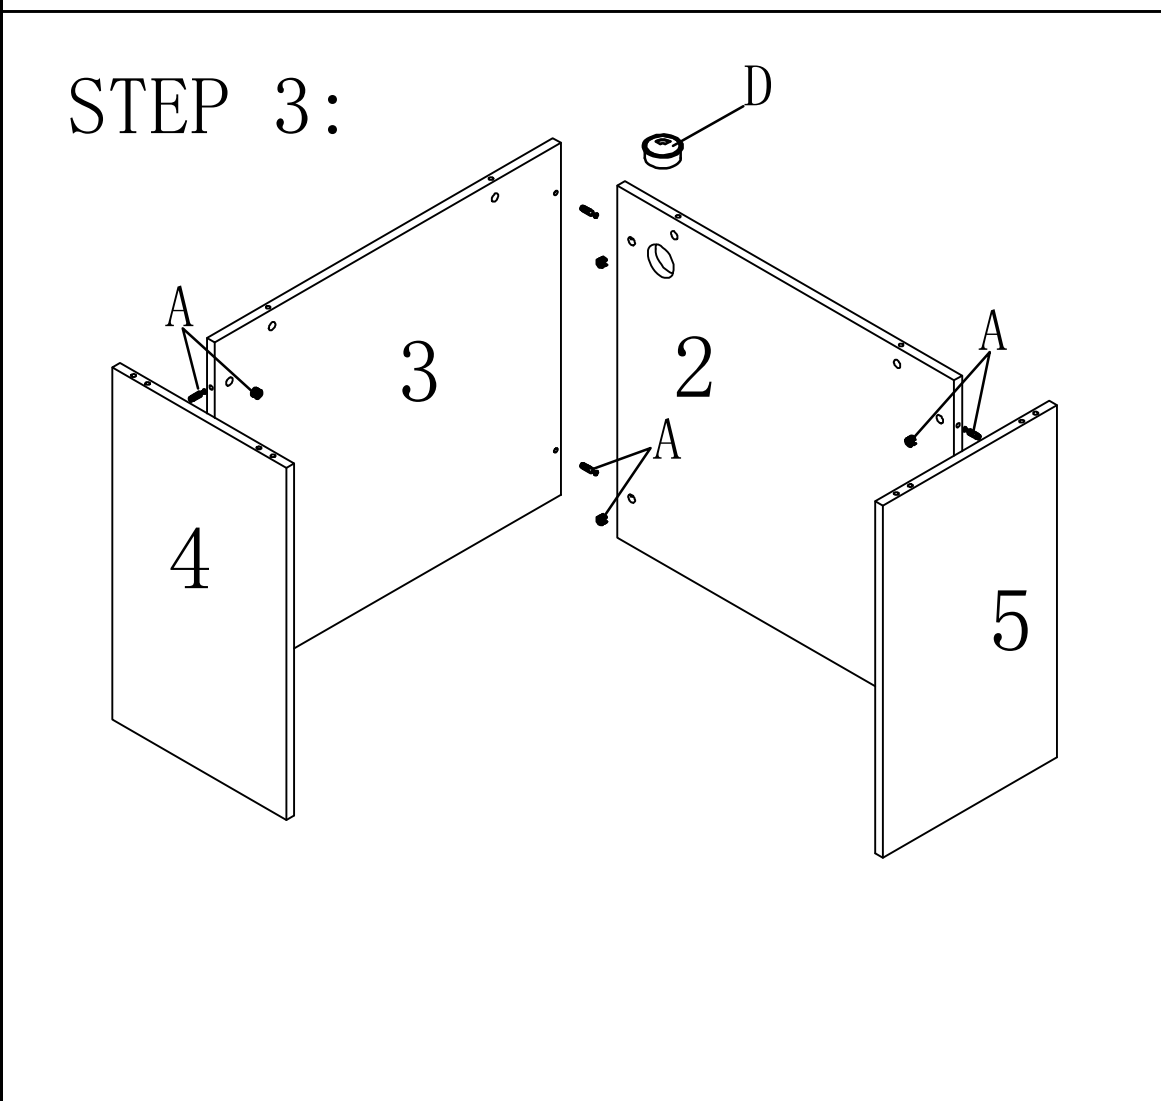

WON-CR96 900\*900\*730

A		Pin + cam X 15pcs
B		Dowel X 5pcs
C		sticker X 15pcs
D		Cable cap X 2pcs
E		Screw Driver Not Supplied

# WON-CW96

A		Pin + cam X 7pcs
B		Dowel X 6pcs
C		sticker X 7pcs
D		connection strap X 2pcs
E		tapping screw X 17pcs
H		Screw Driver Not Supplied