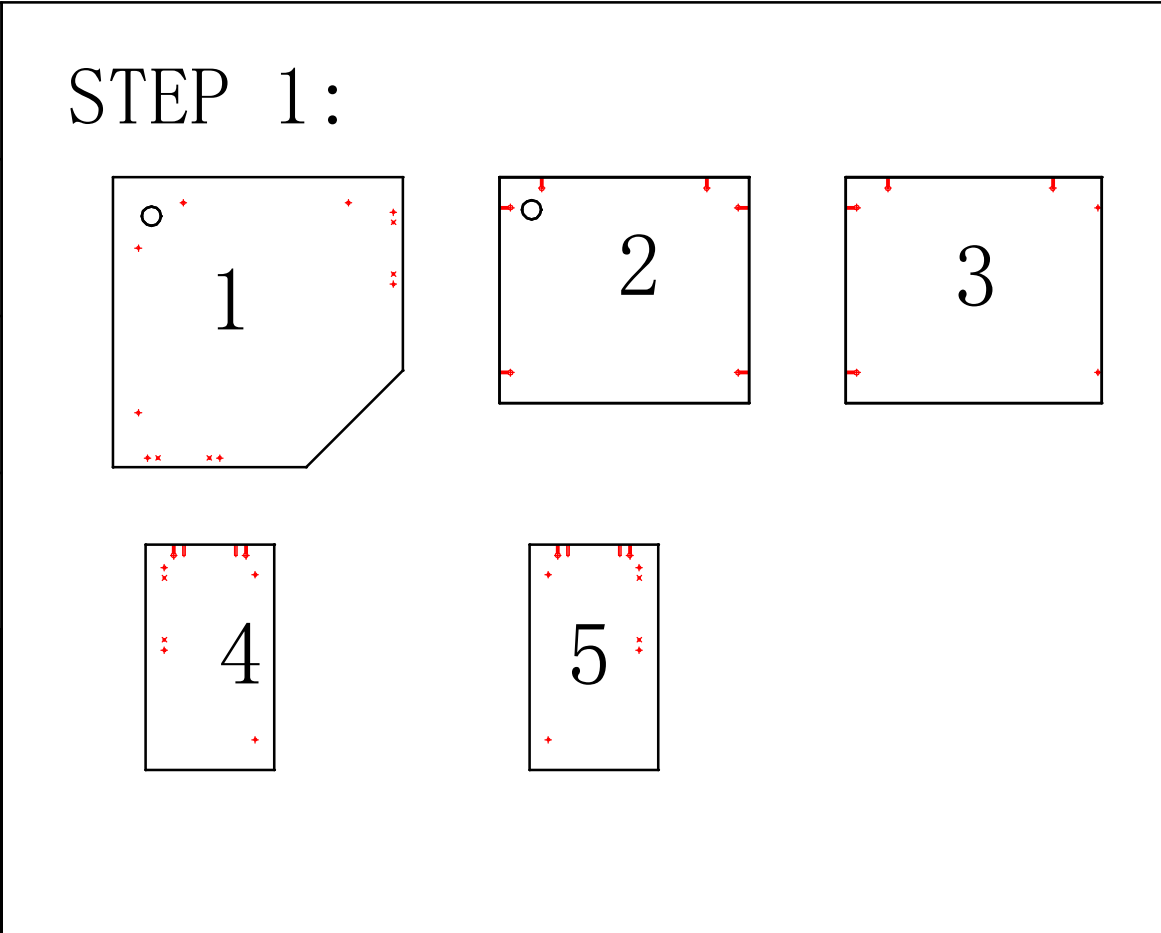

WON-CR96 900\*900\*730

A		Pin + cam X 15pcs
B		Dowel X 5pcs
C		sticker X 15pcs
D		Cable cap X 2pcs
E		Screw Driver Not Supplied

# WON-CW96

A		Pin + cam X 7pcs
B		Dowel X 6pcs
C		sticker X 7pcs
D		connection strap X 2pcs
E		tapping screw X 17pcs
H		Screw Driver Not Supplied