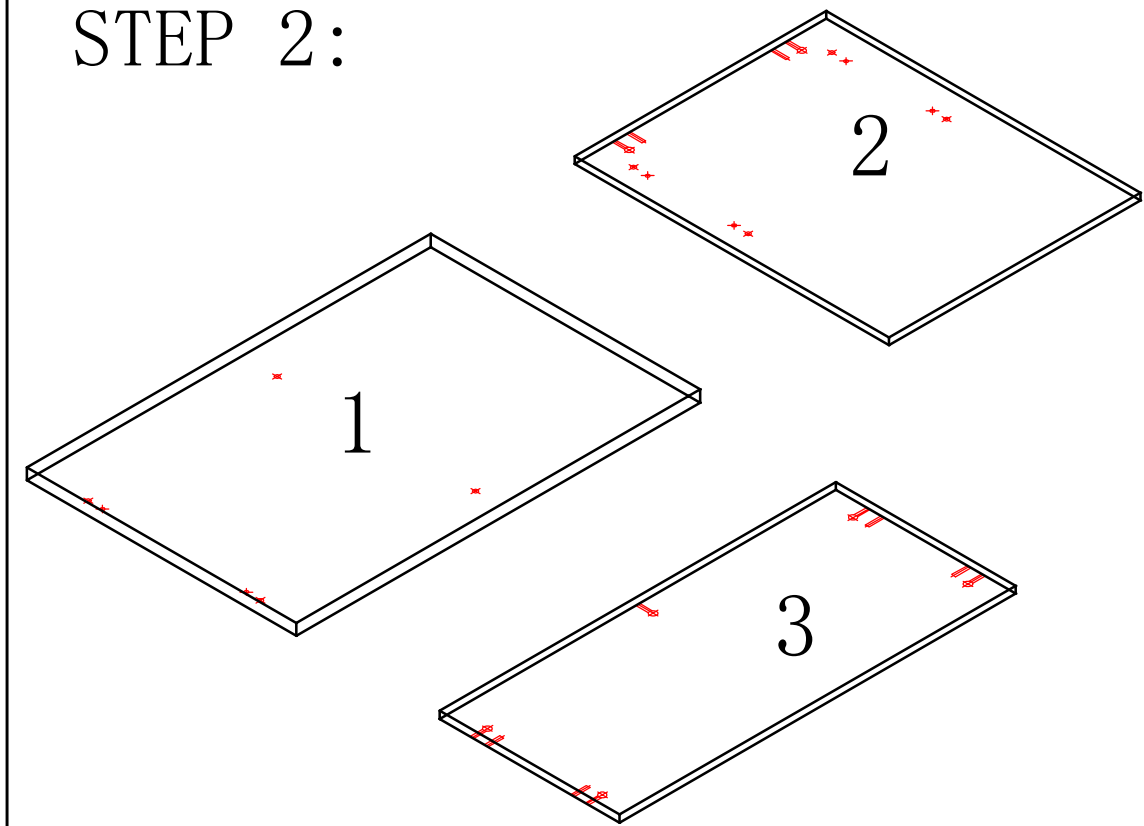

WON-CW96

A		Pin + cam X 7pcs
B		Dowel X 6pcs
C		sticker X 7pcs
D		connection strap X 2pcs
E		tapping screw X 17pcs
H		Screw Driver Not Supplied

STEP 1:

STEP 2:

STEP 3:

STEP 4: