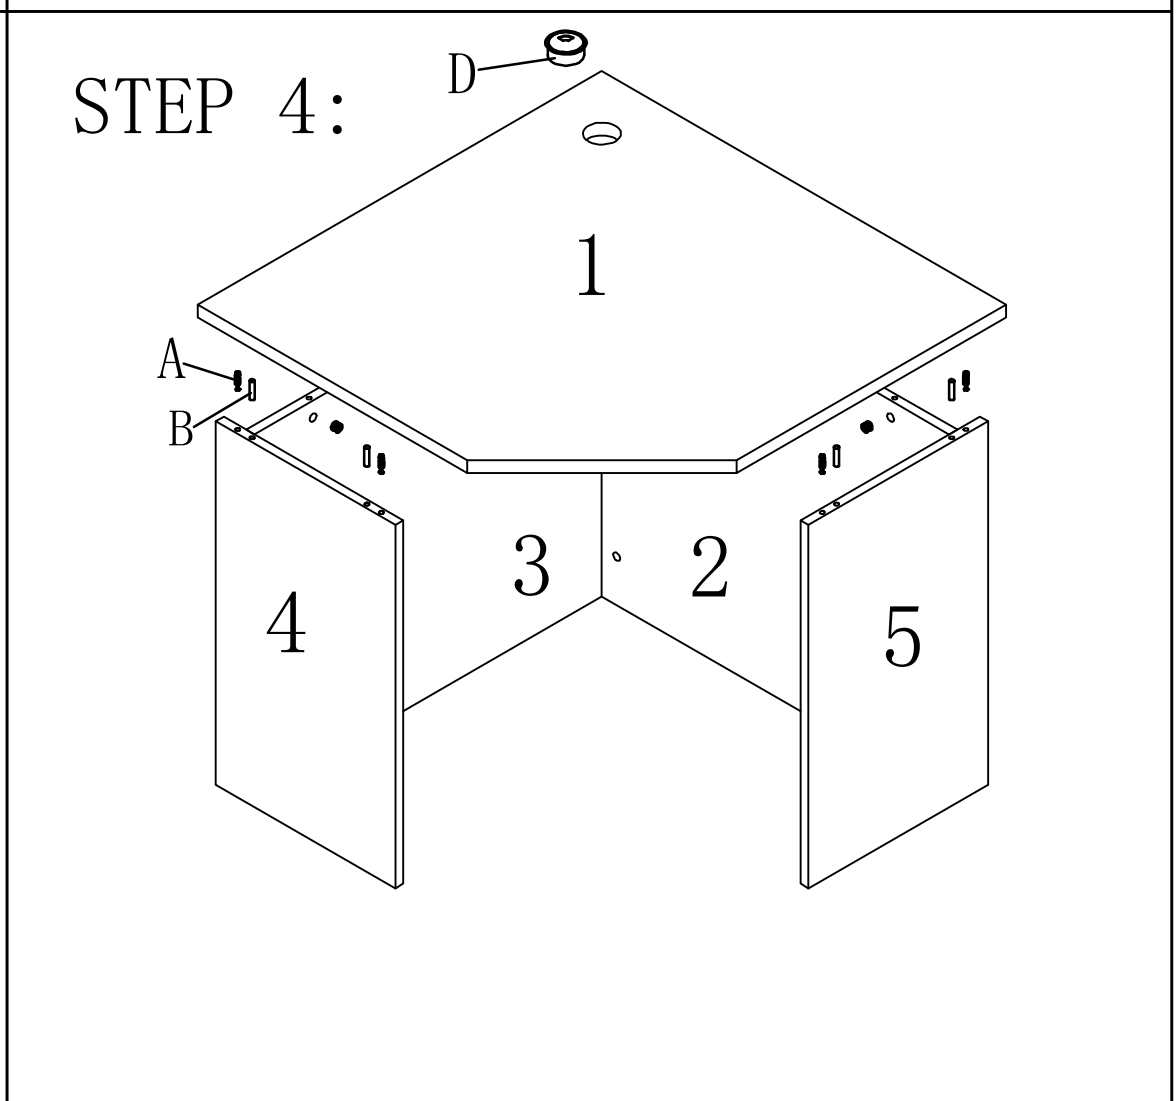

WON-CR96 900\*900\*730

A		Pin + cam X 15pcs
B		Dowel X 5pcs
C		sticker X 15pcs
D		Cable cap X 2pcs
E		Screw Driver Not Supplied

# WON-CW96

A		Pin + cam X 7pcs
B		Dowel X 6pcs
C		sticker X 7pcs
D		connection strap X 2pcs
E		tapping screw X 17pcs
H		Screw Driver Not Supplied