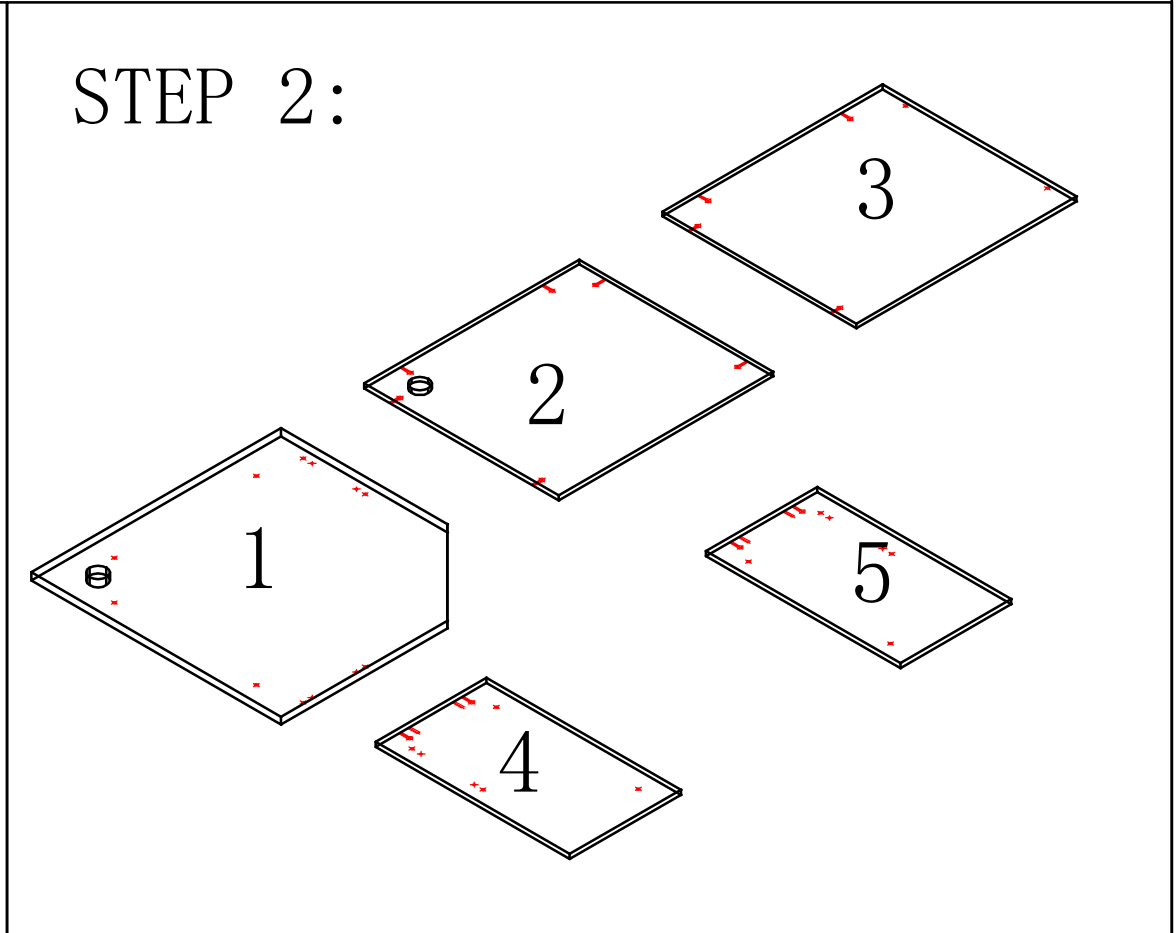

WON-CR96 900\*900\*730

A		Pin + cam X 15pcs
B		Dowel X 5pcs
C		sticker X 15pcs
D		Cable cap X 2pcs
E		Screw Driver Not Supplied

# WON-CW96

A		Pin + cam X 7pcs
B		Dowel X 6pcs
C		sticker X 7pcs
D		connection strap X 2pcs
E		tapping screw X 17pcs
H		Screw Driver Not Supplied