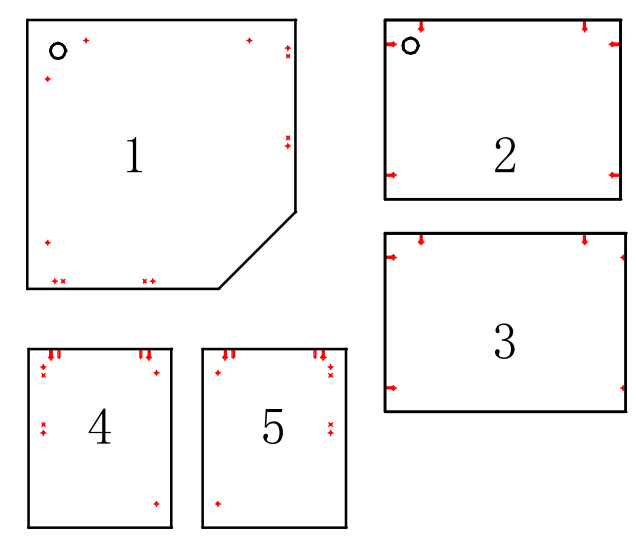

WON-CR975 1050*1050*730

A		Pin + cam X 15pcs
B		Dowel X 5pcs
C		sticker X 15pcs
D		Cable cap X 2pcs
E		screw driver Not Supplied

STEP 1:

STEP 2:

STEP 3:

STEP 4:

WON-CW1075

A  Pin + cam
X 7pcs

B  Dowel
X 6pcs

C  sticker
X 7pcs

D  connection strap
X 2pcs

E  tapping screw
X 17pcs

H  Screw Driver
Not Supplied

STEP 1:

STEP 2:

STEP 3: