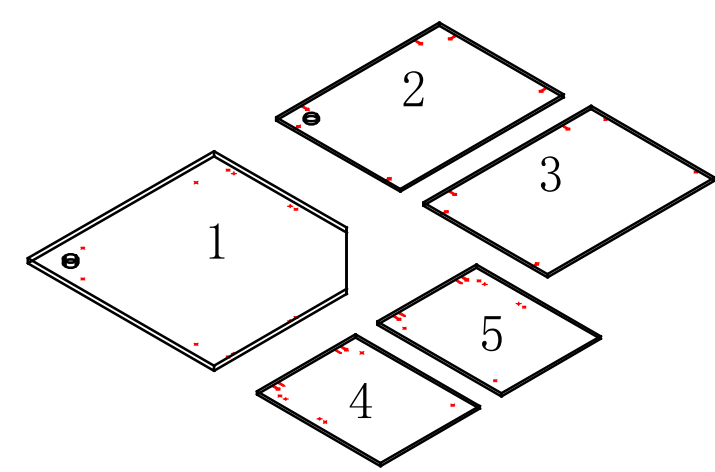

WON-CR975 1050*1050*730

- A  Pin + cam X 15pcs
- B  Dowel X 5pcs
- C  sticker X 15pcs
- D  Cable cap X 2pcs
- E  screw driver Not Supplied

STEP 1:

STEP 2:

STEP 3:

STEP 4: