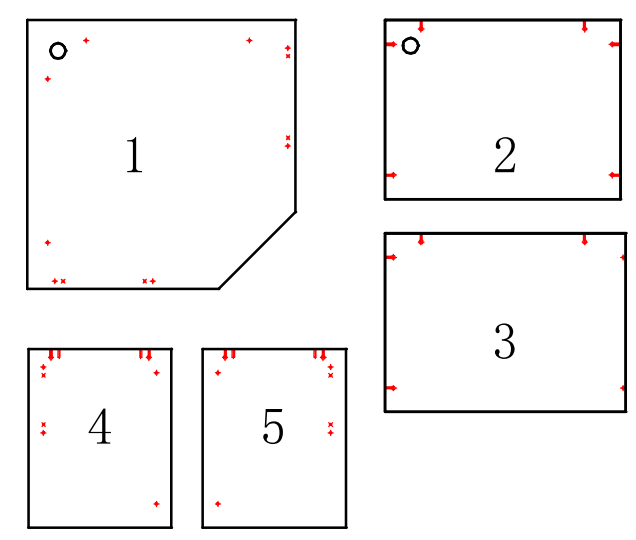

WON-CR975 1050*1050*730

- A  Pin + cam X 15pcs
- B  Dowel X 5pcs
- C  sticker X 15pcs
- D  Cable cap X 2pcs
- E  screw driver Not Supplied

STEP 1:

STEP 2:

STEP 3:

STEP 4: