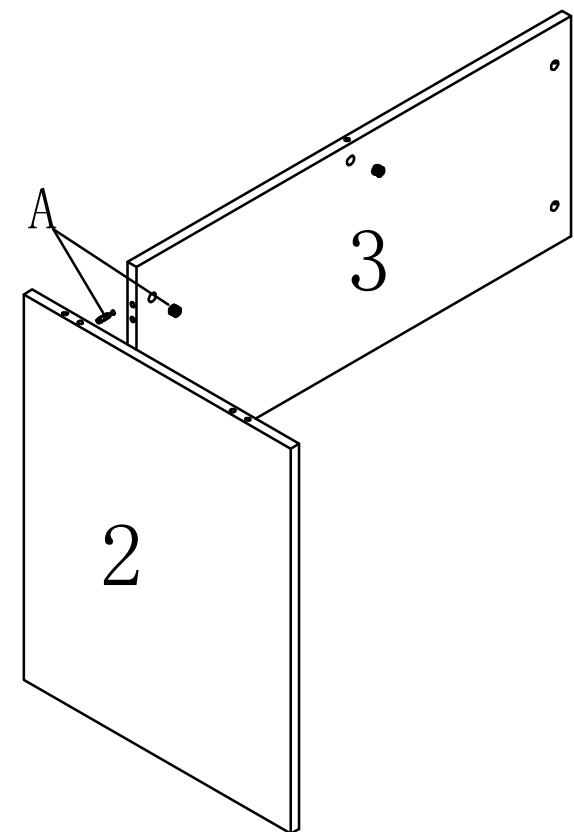

WON-CW96

A		Pin + cam X 7pcs
B		Dowel X 6pcs
C		sticker X 7pcs
D		connection strap X 2pcs
E		tapping screw X 17pcs
H		Screw Driver Not Supplied

STEP 1:

STEP 2:

STEP 3:

STEP 4: