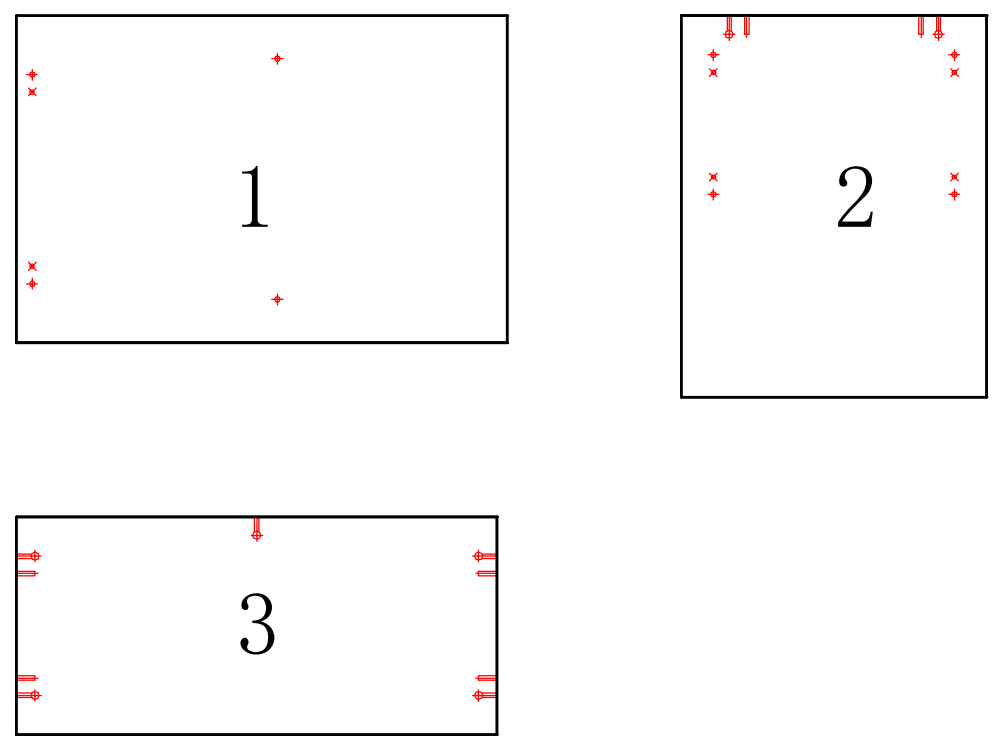

WON-CW96

| | | |
|---|--|------------------------------|
| A |  | Pin + cam X 7pcs |
| B |  | Dowel X 6pcs |
| C |  | sticker X 7pcs |
| D |  | connection strap X 2pcs |
| E |  | tapping screw X 17pcs |
| H |  | Screw Driver Not Supplied |

STEP 1:

STEP 2:

STEP 3:

STEP 4: