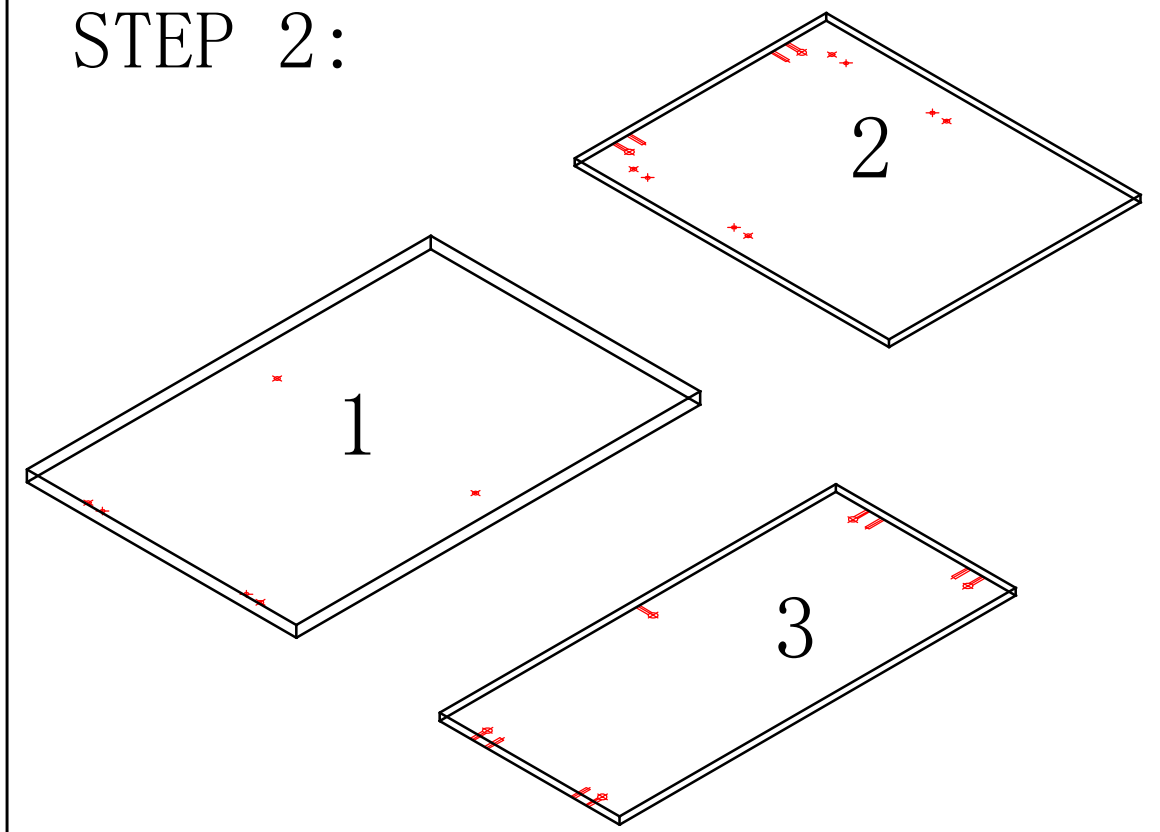

WON-CW96

| | | |
|---|--|------------------------------|
| A |  | Pin + cam X 7pcs |
| B |  | Dowel X 6pcs |
| C |  | sticker X 7pcs |
| D |  | connection strap X 2pcs |
| E |  | tapping screw X 17pcs |
| H |  | Screw Driver Not Supplied |

STEP 1:

STEP 2:

STEP 3:

STEP 4: