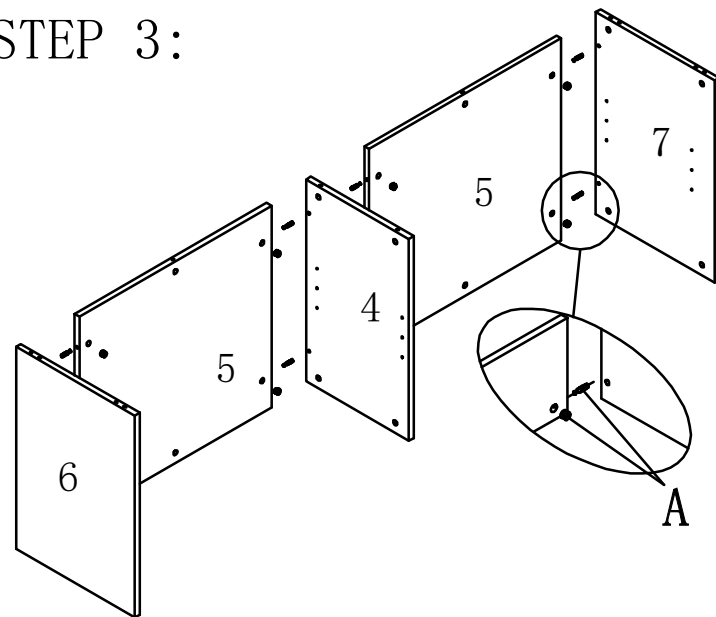

WON-Z18

A		pin+cam X 25pcs
B		Dowel X 9pcs
C		sticker X 25pcs
D		cabinet feet X 6pcs
E		tapping screw 3.5*20 X 19pcs
F		shelf support X 9pcs
G		handle X 2pcs
H		Bolt X 5pcs
I		sliding door caster X 1pcs
J		tapping screw 3.5*14 X 3pcs
k		screw driver Not Supplied

STEP 1:

STEP 2:

STEP 3:

STEP 4:

STEP 5: