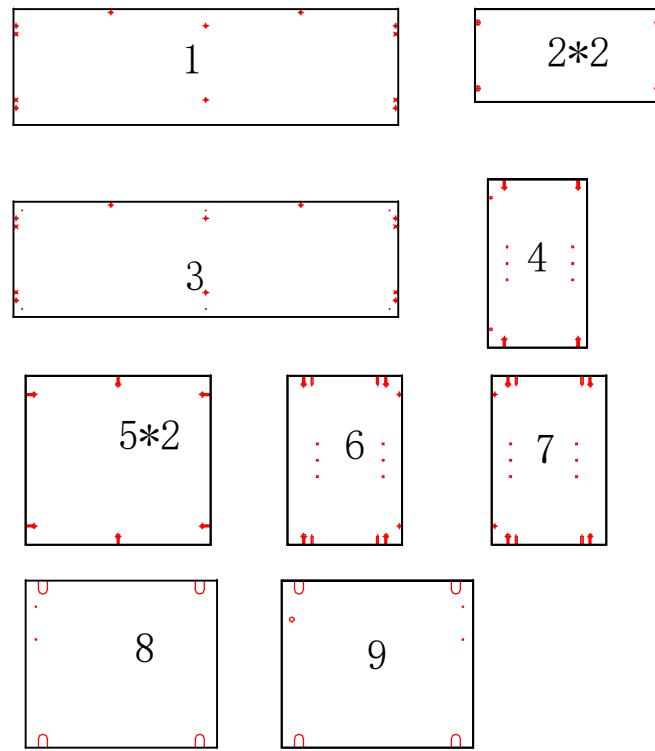

WON-Z18

| | | |
|---|--|---------------------------------|
| A | | pin+cam X 25pcs |
| B | | Dowel X 9pcs |
| C | | sticker X 25pcs |
| D | | cabinet feet X 6pcs |
| E | | tapping screw 3.5*20 X 19pcs |
| F | | shelf support X 9pcs |
| G | | handle X 2pcs |
| H | | Bolt X 5pcs |
| I | | sliding door caster X 1pcs |
| J | | tapping screw 3.5*14 X 3pcs |
| k | | screw driver Not Supplied |

STEP 1:

STEP 2:

STEP 3:

STEP 4:

STEP 5: