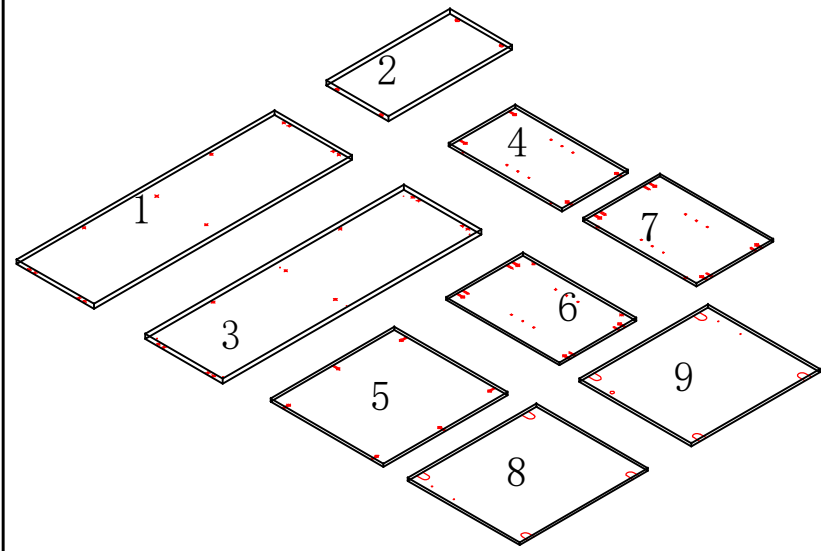

WON-Z18

| | | |
|---|--|---------------------------------|
| A | | pin+cam X 25pcs |
| B | | Dowel X 9pcs |
| C | | sticker X 25pcs |
| D | | cabinet feet X 6pcs |
| E | | tapping screw 3.5*20 X 19pcs |
| F | | shelf support X 9pcs |
| G | | handle X 2pcs |
| H | | Bolt X 5pcs |
| I | | sliding door caster X 1pcs |
| J | | tapping screw 3.5*14 X 3pcs |
| k | | screw driver Not Supplied |

STEP 1:

STEP 2:

STEP 3:

STEP 4:

STEP 5: