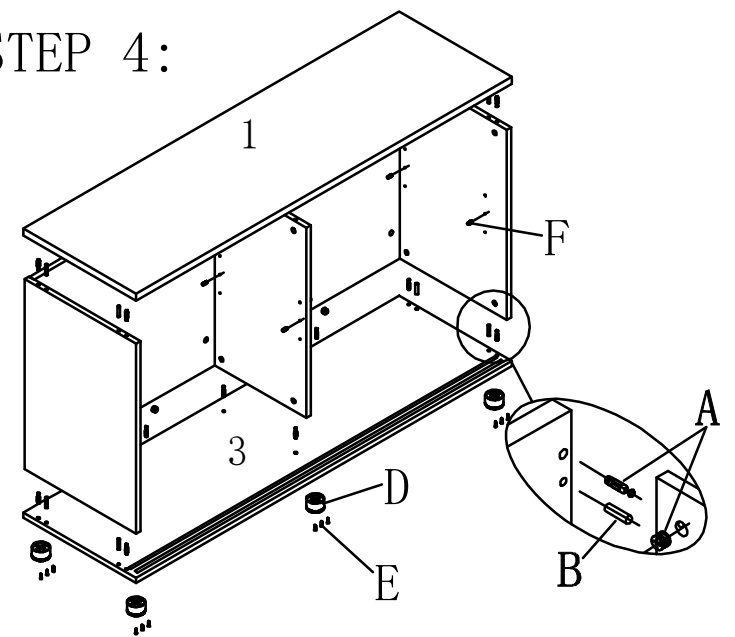

WON-Z18

| | | |
|---|--|---------------------------------|
| A | | pin+cam X 25pcs |
| B | | Dowel X 9pcs |
| C | | sticker X 25pcs |
| D | | cabinet feet X 6pcs |
| E | | tapping screw 3.5*20 X 19pcs |
| F | | shelf support X 9pcs |
| G | | handle X 2pcs |
| H | | Bolt X 5pcs |
| I | | sliding door caster X 1pcs |
| J | | tapping screw 3.5*14 X 3pcs |
| k | | screw driver Not Supplied |

STEP 1:

STEP 2:

STEP 3:

STEP 4:

STEP 5: